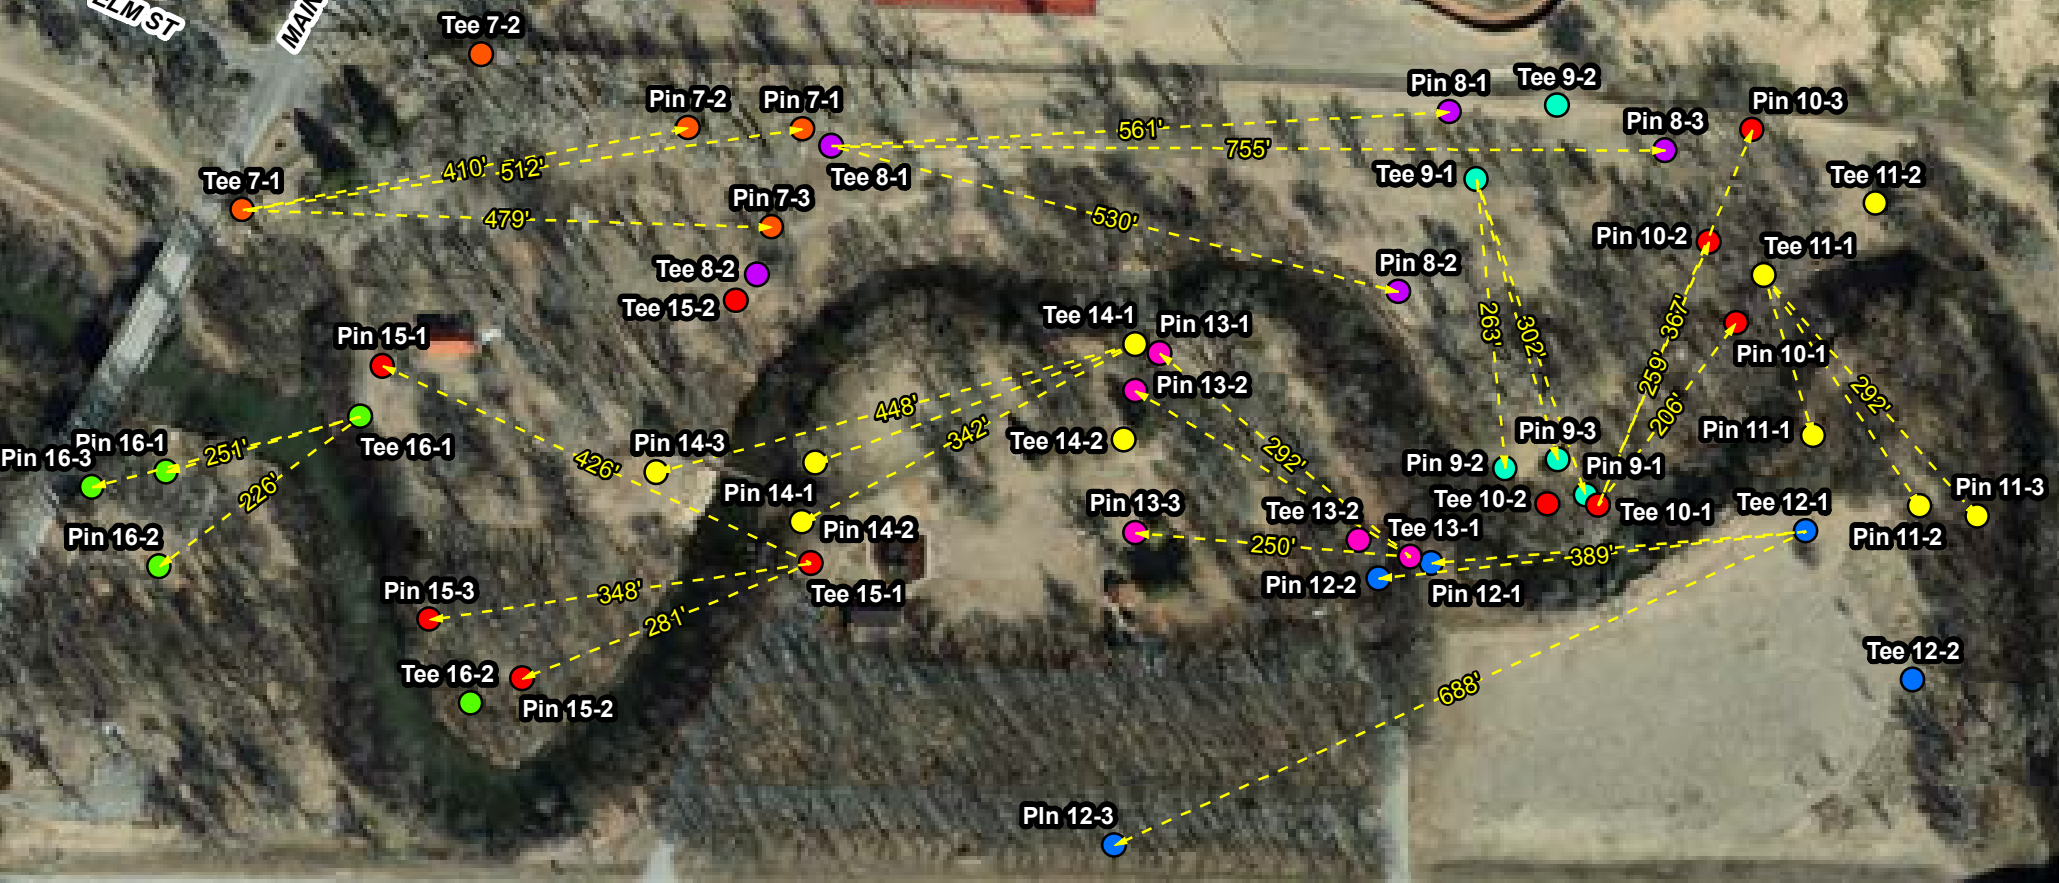

FRONTIER PARK DISC GOLF COURSE - WEST

FRONTIER PARK DISC GOLF COURSE - EAST

FORT ST
W 1ST ST
ELM ST
MAIN ST

HWY,183 ALT