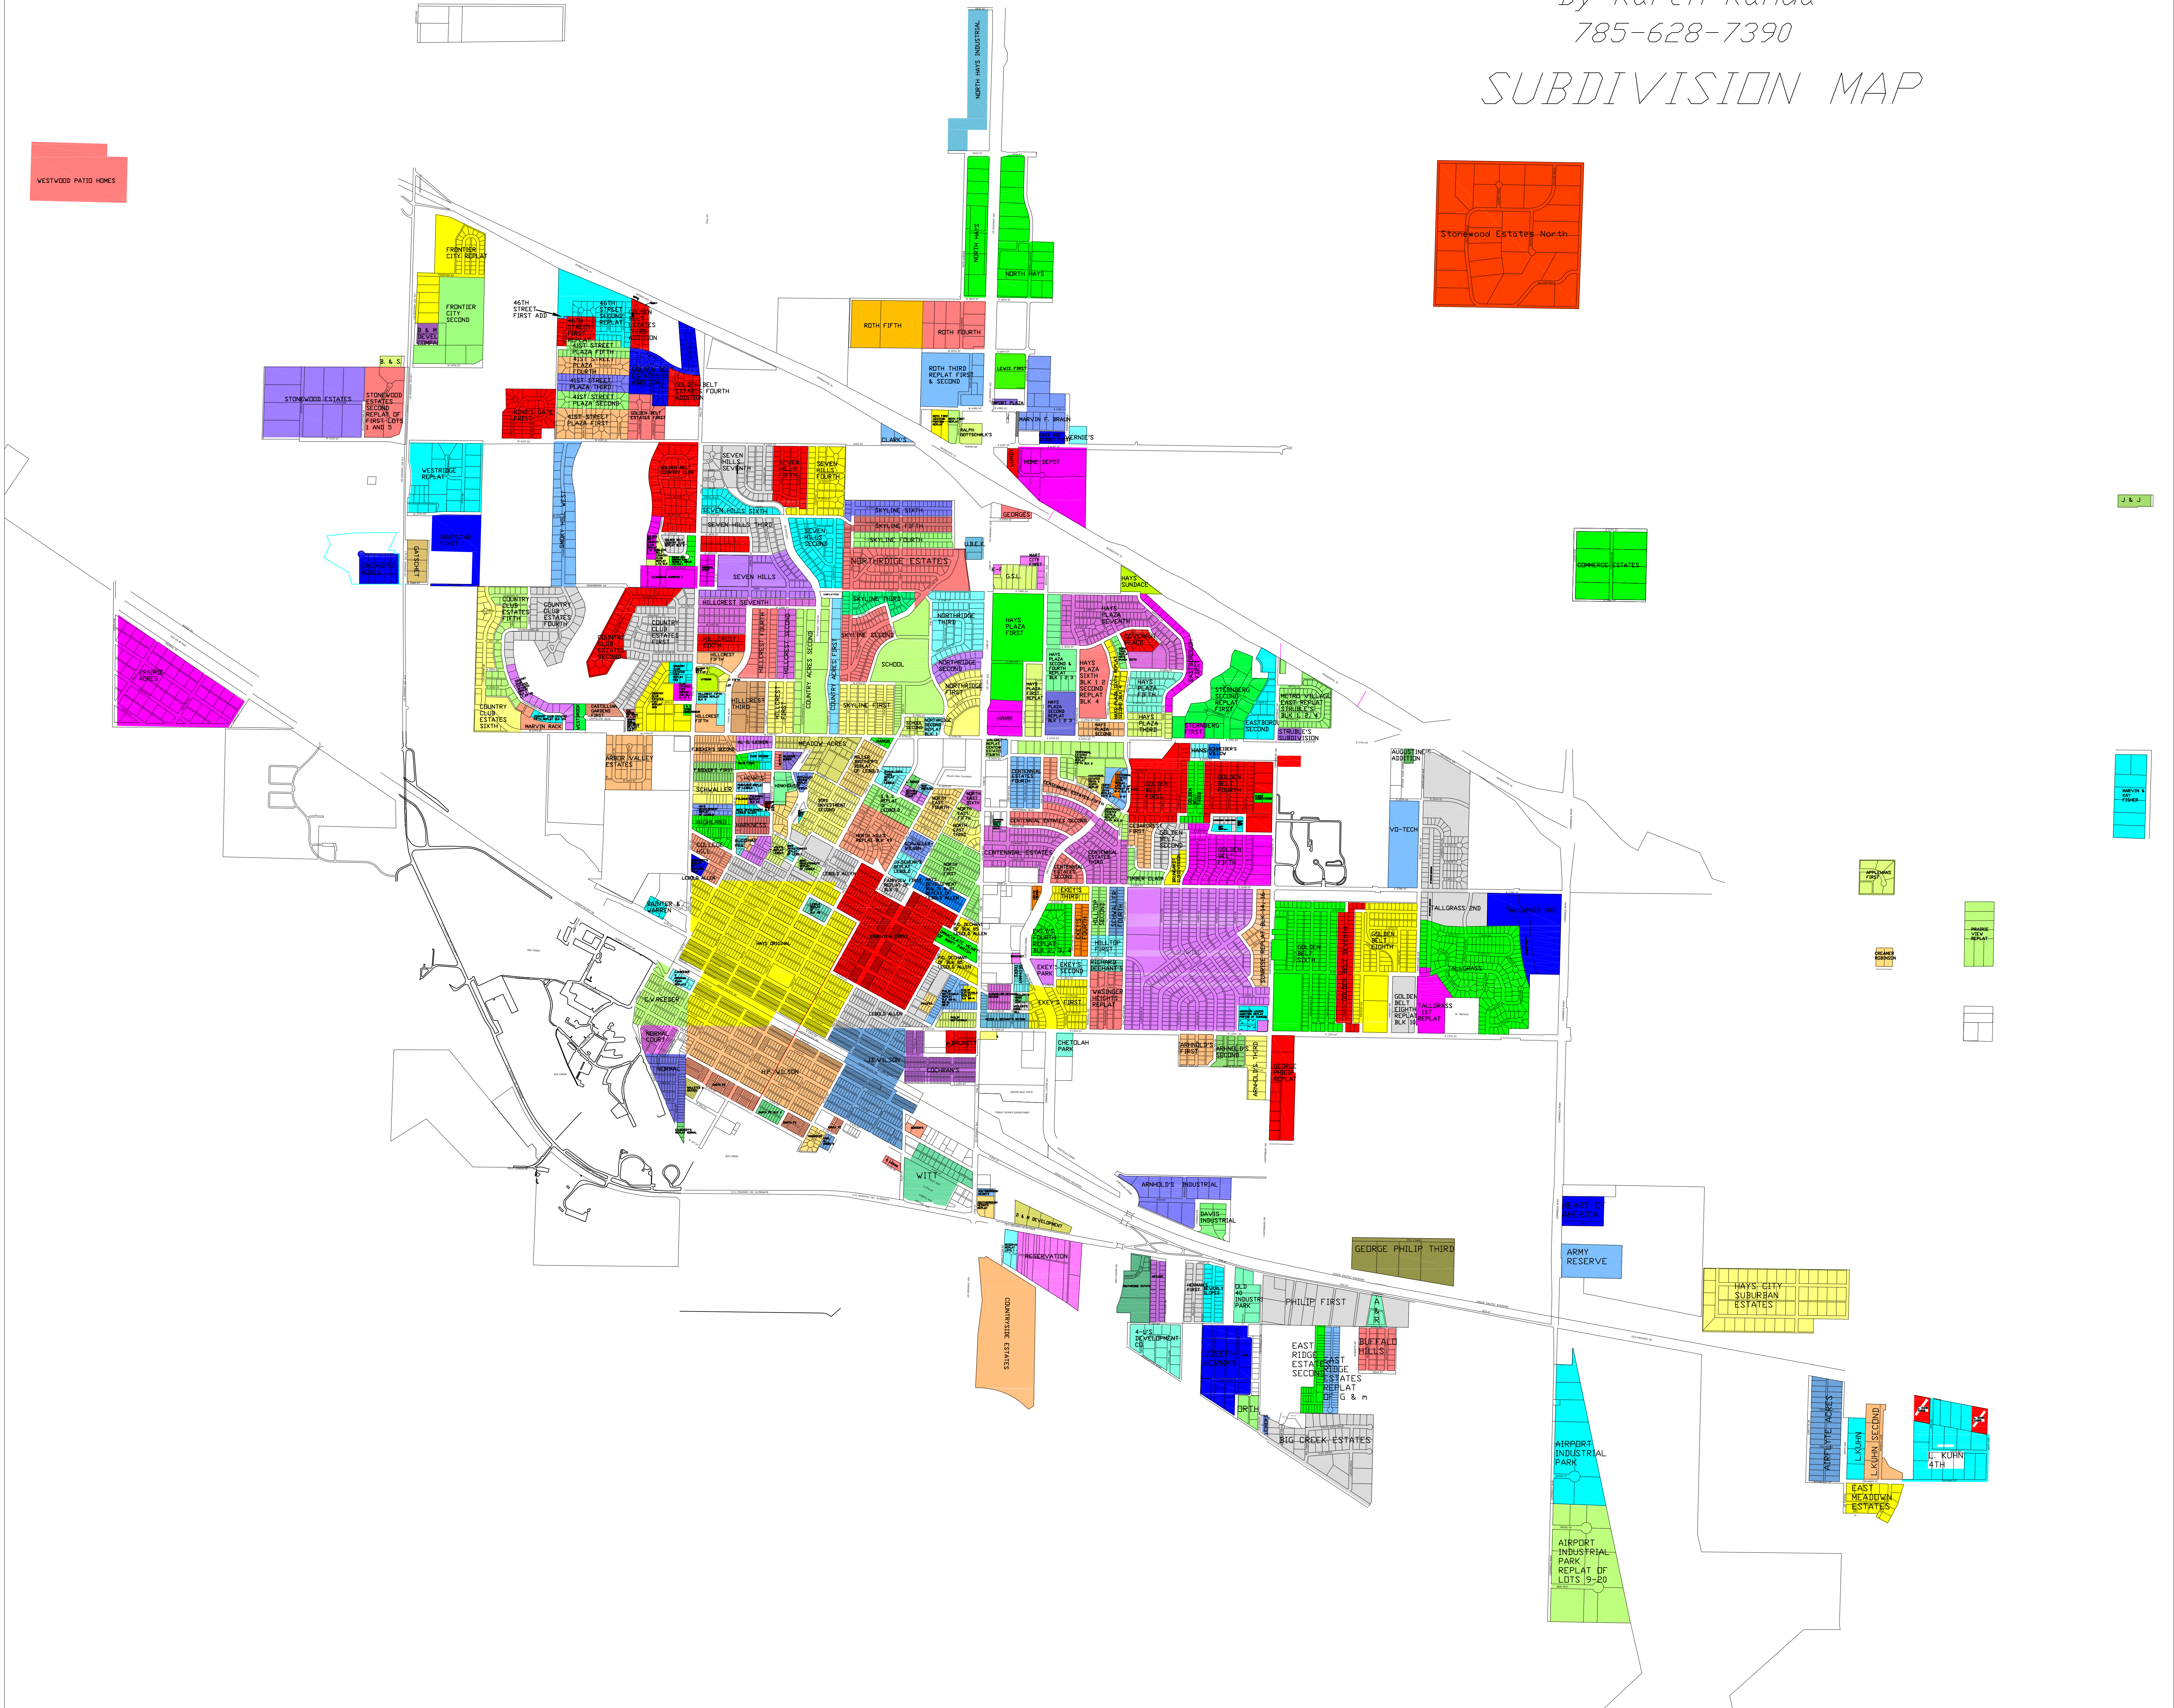

November 20, 2009
CITY OF HAYS
By Karen Randa
785-628-7390

SUBDIVISION MAP

WESTWOOD PATIO HOMES

Stonewood Estates-North

3 & 4

20th & 21st

10th & 11th

12th & 13th

14th & 15th

16th & 17th

18th & 19th

20th & 21st

22nd & 23rd

24th & 25th

26th & 27th

28th & 29th

30th & 31st

32nd & 33rd